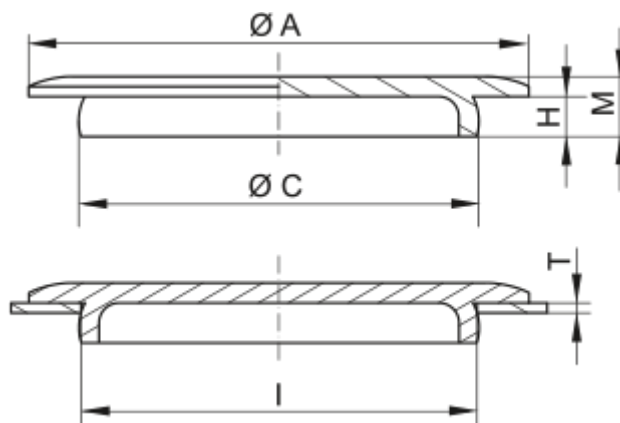

Article number: 59GPN9103277

Description: KLEE Universal flat design GPN 910 - 92 (Wall thickness 3)

Measures

A = 103

C = 93

H = 7.7

I = 92

M = 9.7

T = 3